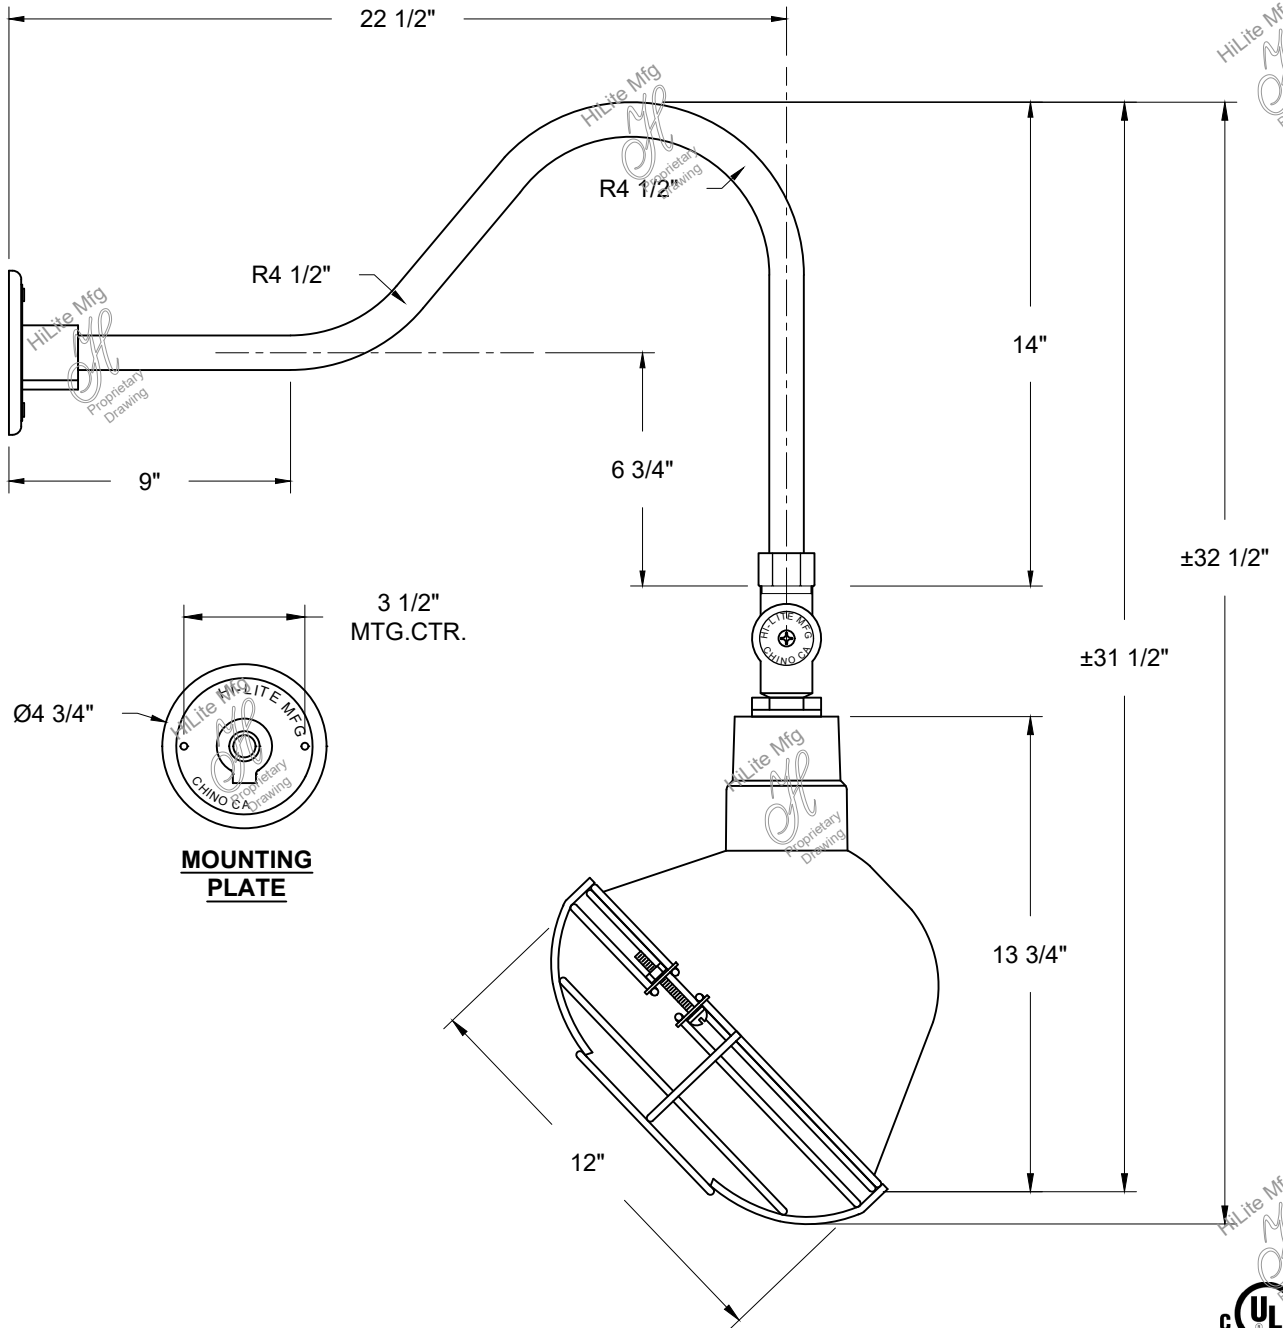

HiLite Mfg
 Proprietary
 Drawing

HiLite Mfg
 Proprietary
 Drawing

HiLite Mfg
 Proprietary
 Drawing

HiLite Mfg
 Proprietary
 Drawing

WET LOCATION

Item Number	Wattage	Voltage
H-QSN18112-SA/QSNHL-H/QSNSK/QSNWGR-12"	200W	120V

Finish
 91-Black, 93-White, 96-Galvanized,
 145-Oil Rubbed Bronze

Mounting
 Wall Mount

Lamp/Socket
 1-Medium Base INC

***Confidential and Proprietary. The information contained on this page is the sole property of Hi-Lite Mfg. Co., Inc. Any reproduction, redistribution, or use to profit from in part or as a whole without prior written authorization of Hi-Lite Mfg. Co., Inc. is unlawful, against trade laws and will be prosecuted to the fullest extent.