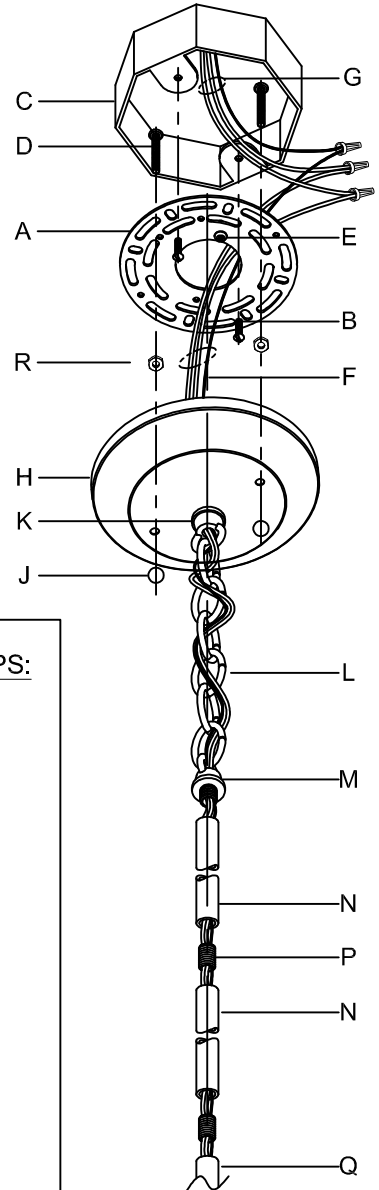

CAUTION: Read instructions carefully and turn electricity off at main circuit breaker panel before beginning installation.

5328

WARNING - If any Special Control Devices are used with this Fixture, Follow the Instructions Carefully to assure full compliance with N.E.C. requirements. If there are any questions, contact a Qualified Electrical Contractor.
CAUTION - All glass is fragile, use care when handling Glass component(s) and or Lamp(s).

CANOPY MOUNTING & WIRE CONNECTION ASSEMBLY STEPS:

Attach (N), (P) to achieve overall desired length.
 Una (N), (P) para lograr la longitud deseada.
 Joignez (N), (P) pour obtenir la longueur voulue.

1. D,E → A
2. R → D
3. B,A → C
4. F → P,N,M
5. P → Q
6. M → N
7. L → M,K
8. F → L,K,H
9. F → G
10. H,J → D

FIXTURE ASSEMBLY STEPS:

1. T → S
2. W,V → U

B, C, G & T
 (NOT FURNISHED)
 (NO INCLUIDA)
 (NON FOURNIE)

Instrucciones de ensamblaje e instalación

Precaución: Lea cuidadosamente las instrucciones y desconecte la electricidad del cortacircuitos principal antes de iniciar la instalación.