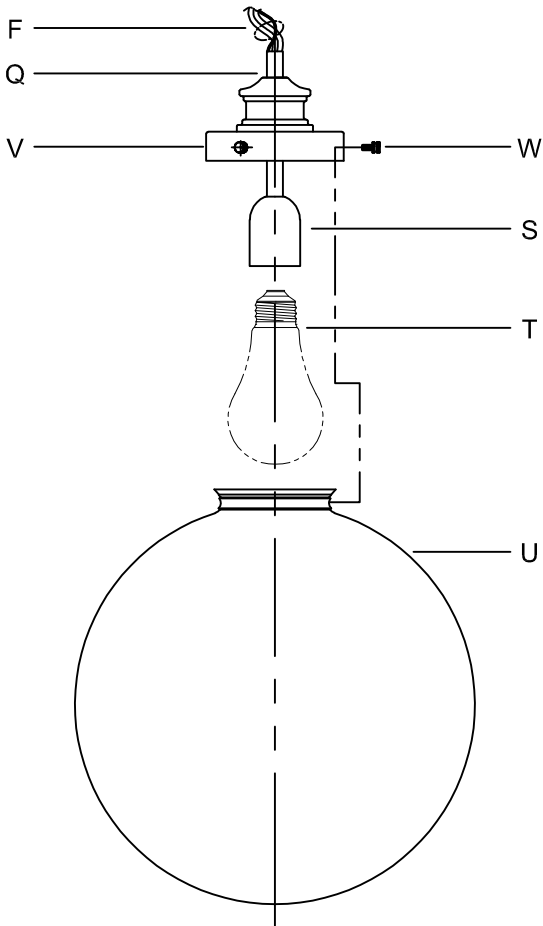

CAUTION: Read instructions carefully and turn electricity off at main circuit breaker panel before beginning installation.

5328

WARNING - If any Special Control Devices are used with this Fixture, Follow the Instructions Carefully to assure full compliance with N.E.C. requirements. If there are any questions, contact a Qualified Electrical Contractor.
CAUTION - All glass is fragile, use care when handling Glass component(s) and or Lamp(s).

CANOPY MOUNTING & WIRE CONNECTION ASSEMBLY STEPS:

Attach (N), (P) to achieve overall desired length.
 Una (N), (P) para lograr la longitud deseada.
 Joignez (N), (P) pour obtenir la longueur voulue.

1. D,E → A
2. R → D
3. B,A → C
4. F → P,N,M
5. P → Q
6. M → N
7. L → M,K
8. F → L,K,H
9. F → G
10. H,J → D