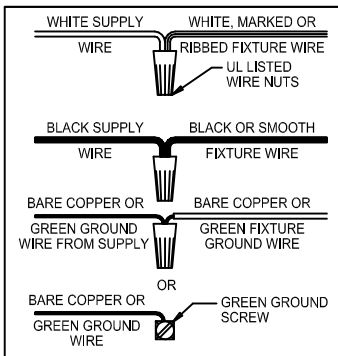

1. D,E → A
2. K → D
3. B,A → C
4. F → A
5. F → P,H
6. F → G
7. H,J → D
8. Q → P