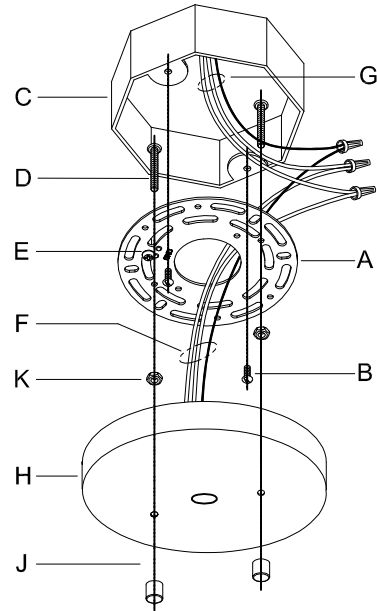

## 350116

\*\*\*\*\*

**WARNING -** If any Special Control Devices are used with this Fixture, Follow the Instructions Carefully to assure full compliance with N.E.C. requirements. If there are any questions, contact a Qualified Electrical Contractor.  
**CAUTION -** All glass is fragile, use care when handling Glass component(s) and or Lamp(s).

### CANOPY MOUNTING & WIRE CONNECTION ASSEMBLY STEPS:

1. D,E → A
2. K → D
3. B,A → C
4. F → A
5. F → P,H
6. F → G
7. H,J → D
8. Q → P

ADJUST HEIGHT WITH "D"  
 K → D (TO LOCK)  
 RÉGLEZ LA HAUTEUR AVEC "D"  
 K → D (À VERROUILLER)  
 AJUSTA LA ALTURA CON "D"  
 K → D (APRETAR)