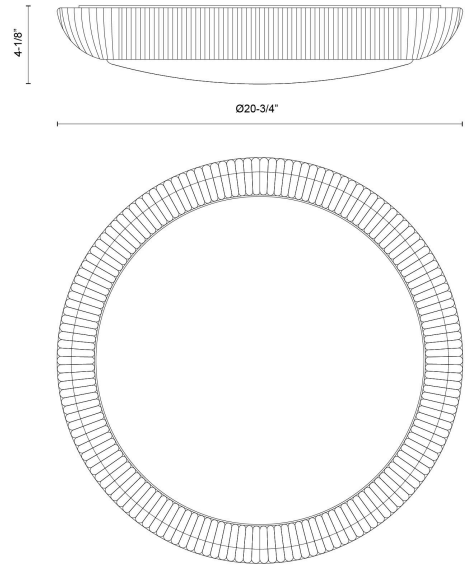

Merida 21-in Flush Mount

Model	Bulbs (not included)	Wattage (or equivalent)
FM511421 FM511421RA	3 x E26	40W

The Merida lighting collection is a must-have for anyone looking to add some texture and warmth to their minimalist space. With its natural rattan curved shade, it's like a little piece of nature indoors. The clean, simple shape is both subtle and striking, giving your space a modern, organic feel.

SPECIFICATION DETAILS

Fixture Dimensions	D20-3/4" x H4-1/8"
Location	Dry
Glass Details	Opal Glass
Illumination Direction	Down
Light Source/Life	Socket
Material	Steel, Glass, Rattan
Shade Details	Rattan Shade
Compliance	UL Certified: Yes