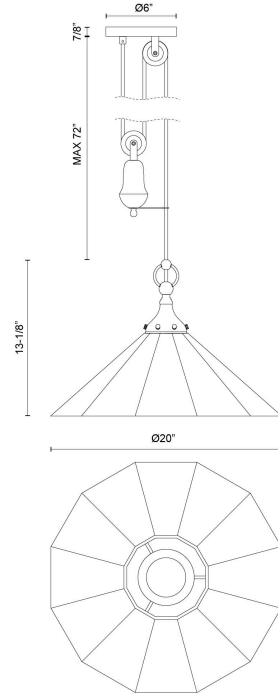

Ellen 20-in Pendant

Model	Bulbs (not included)	Wattage (or equivalent)
<b>PD447120</b> PD447120BGWL PD447120MBWL	1 x E26	60W

The Ellen lighting collection by Kelsey Leigh Design Co is a must-have for anyone looking to add a touch of vintage charm to their space. The pulley pendant and antique-inspired picture light are both gorgeous pieces that will bring a sense of history and elegance to any room. This collection is perfect for those who want to blend old and new together to create something truly timeless.

SPECIFICATION DETAILS

Fixture Dimensions	D20" x H13-1/8"
Canopy Dimensions	D6" x H7/8"
Minimum Hang Height	24"
Location	Dry
Illumination Direction	Down
Light Source/Life	Socket
Material	Steel, Linen
Paint Finish	BG01 (BGWL), MB01 (MBWL)
Slopped Ceiling Adaptable	Yes
Shade Details	White Linen Shade
Wire Length	72"
Wire Style	Brown Wire
Compliance	<b>UL Certified:</b> Yes